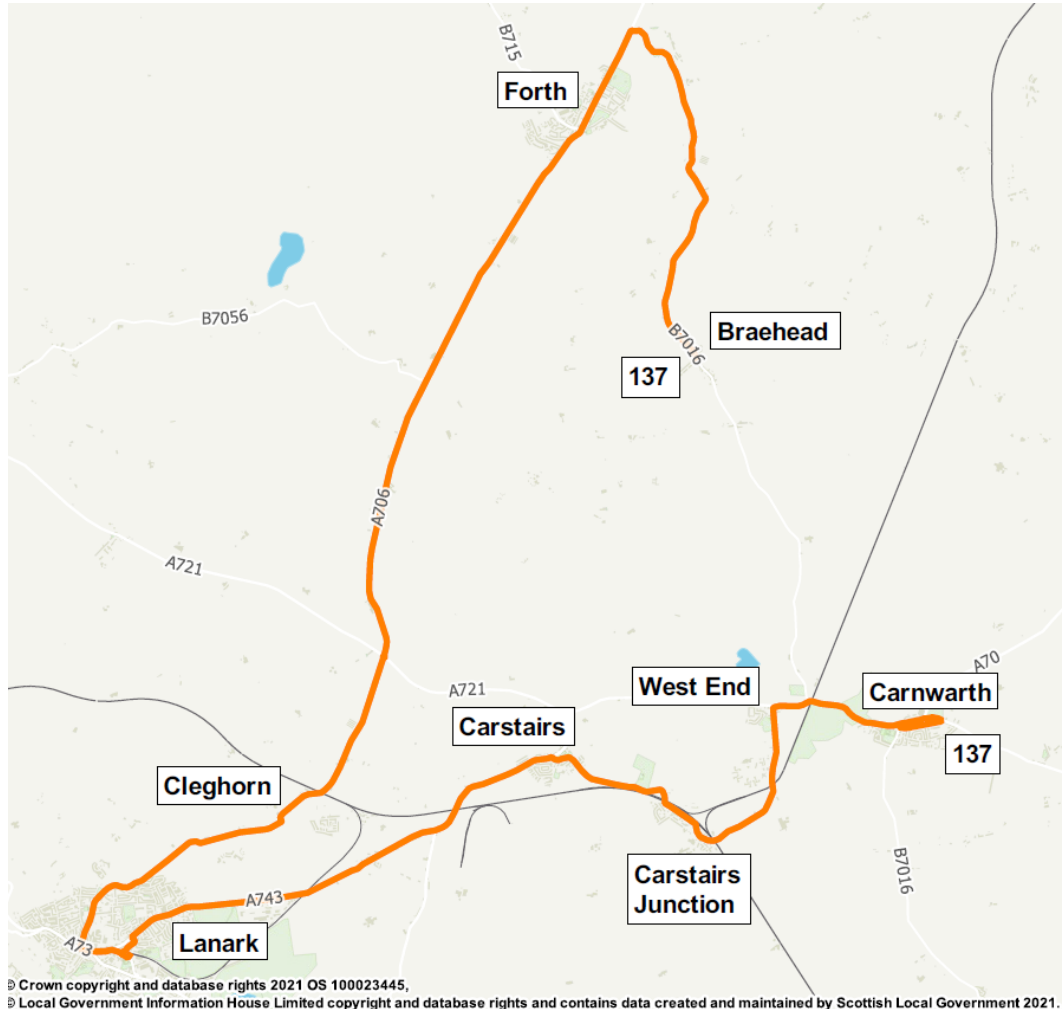

† 0345 271 2405
0141 333 3690
e bus@spt.co.uk

† 01555 773 533

Route Service 137: From **Carnwath** via Main Street, A70, Lampits Road, Carnwath Road, Strawfrank Road, Station Road, Carstairs Road, Lanark Road, A743, St Leonard Street, Kenilworth Road, Woodstock Road, Bannatyne Street, St Vincent Place, Lanark Interchange, St Vincent Place, Bannatyne Street, High Street, Bloomgate, Hope Street, Cleghorn Road, A706, Stanmore Road, A706, Main Street Forth, Wilsontown Road, B7016 to Carnwath Road, **Braehead**.

Return from Braehead via Carnwath Road, B7016, Wilsontown Road, Main Street Forth, A706, Stanmore Road, A706, Cleghorn Road, Hope Street, Bloomgate, High Street, Bannatyne Street, St Vincent Place, Lanark Interchange, St Vincent Place, Bannatyne Street, Woodstock Road, Kenilworth Road, St Leonard Street, A743, Lanark Road, Carstairs Road, Station Road, Strawfrank Road, Carnwath Road, Lampits Road, A70, Main Street, Biggar Road, Murray Terrace, Caldwell Terrace to **Carnwath**, Main Street.

Monday to Saturday

	NS	S			NS
Braehead, Carnwath Road	1806	1948	2118	2248
Forth, Main Street	1812	1954	2124	2254
Lanark Interchange, arr.	1826	2008	2138	2308
Lanark Interchange, dep.	1845	1845	2010	2150	2315
Carstairs Village, Carstairs Road	1852	1852	2017	2157	2322
Carstairs Junction, Strawfrank Road	1855	1855	2020	2200	2325
Carnwath, Main Street	1900	1900	2025	2205	2330

Carnwath, Main Street	1900	2030	2205
Carstairs Junction, Strawfrank Road	1905	2034	2209
Carstairs Village, Carstairs Road	1908	2037	2212
Lanark Interchange, arr.	1918	2047	2222
Lanark Interchange, dep.	1920	2049	2226
Forth, Main Street	1934	2103	2240
Braehead, Carnwath Road	1940	2109	2246