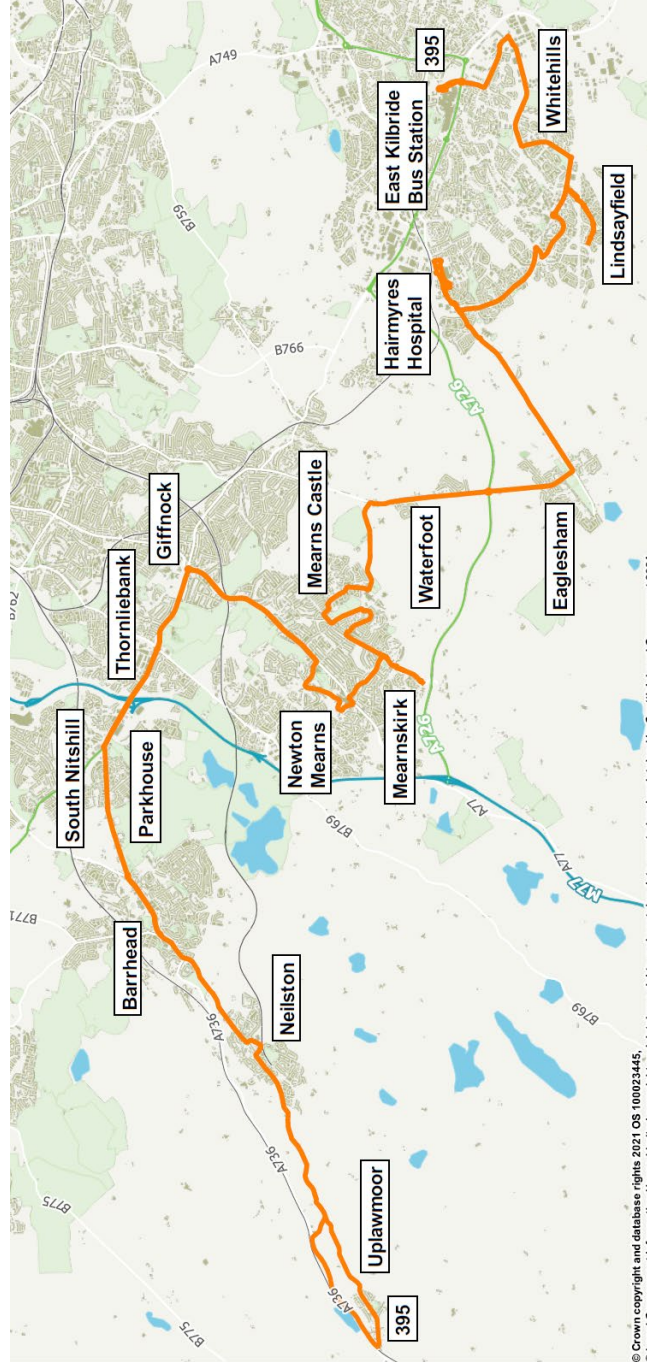

FARES CORRECT AT TIME OF PRODUCTION APRIL 2024 - MAY BE SUBJECT TO CHANGE

Child Single Fares  
(from 5th to 16th birthday)  
Children under school age travel free  
Childs single fares at half the adult single fare rounded up to the next 5 pence

Bus Timetable  
From 17 July 2022