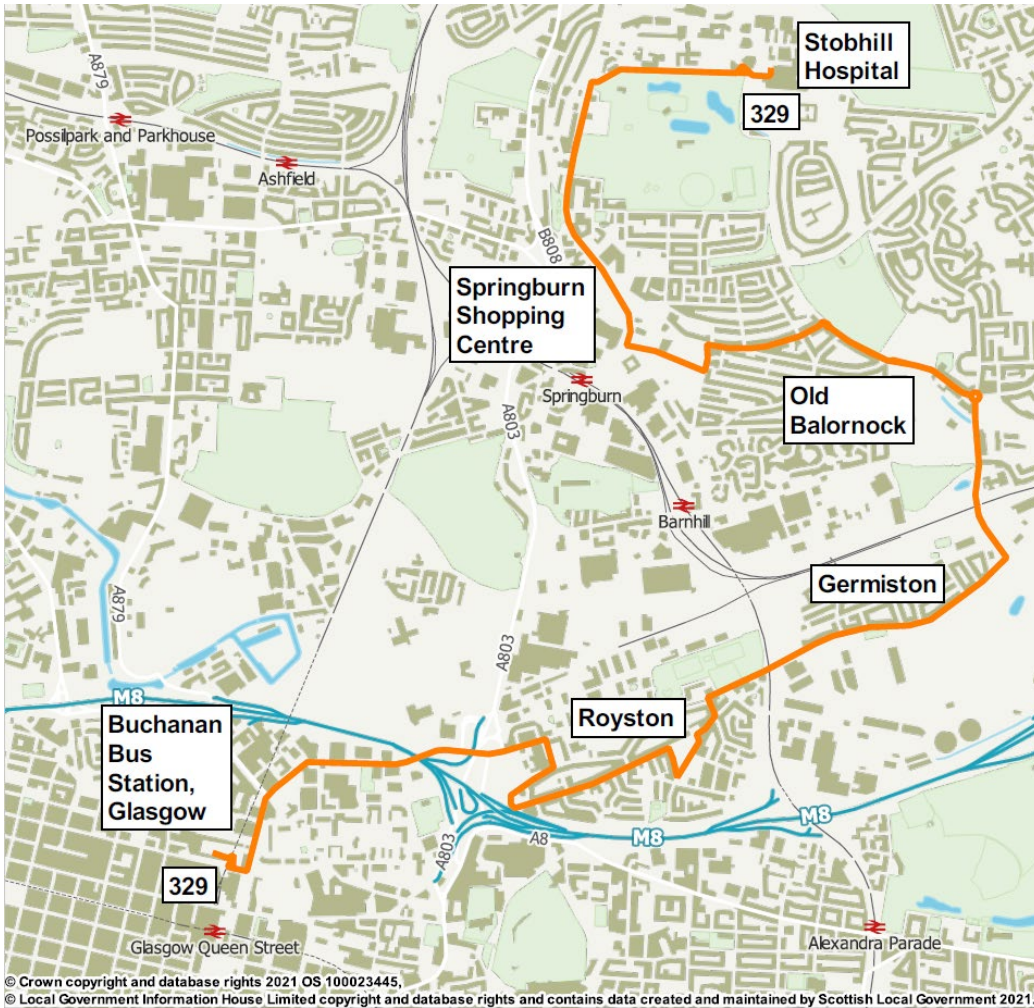

Bus Timetable
From 17 July 2022

329

Glasgow Roystonhill Springburn Stobhill Hospital

For more information visit spt.co.uk

Alternatively, for all public transport enquiries, call:

© Crown copyright and database rights 2021 OS 100023445.
© Local Government Information House Limited copyright and database rights and contains data created and maintained by Scottish Local Government 2021.

PVT Transfer Limited
272 Bath Street
Glasgow
G2 4JR

t 0345 271 2405
0141 333 3690
e bus@spt.co.uk

t 0141 846 1221

Route Service 329: From **Buchanan Bus Station** via Killermont Street, North Hanover Street, Kyle Street, Baird Street, Royston Road, Glenbarr Street, Rhymer Street, Roystonhill, Rosemount Street, Millburn Street, Roystonhill, Dunolly Street, Royston Road, Broomfield Road, Broomknowes Road, Edgefauld Road, Wellfield Street, Atlas Road, Balgrayhill Road, Belmont Road to Main Entrance at **Stobhill Hospital**.

Return from Stobhill Hospital at Main Entrance via Belmont Road, Balgrayhill Road, Atlas Road, Wellfield Street, Edgefauld Road, Broomknowes Road, Broomfield Road, Royston Road, Dunolly Street, Roystonhill, Millburn Street, Rosemount Street, Roystonhill, Rhymer Street, Glenbarr Street, Royston Road, Baird Street, Kyle Street, North Hanover Street, Killermont Street to **Buchanan Bus Station**.