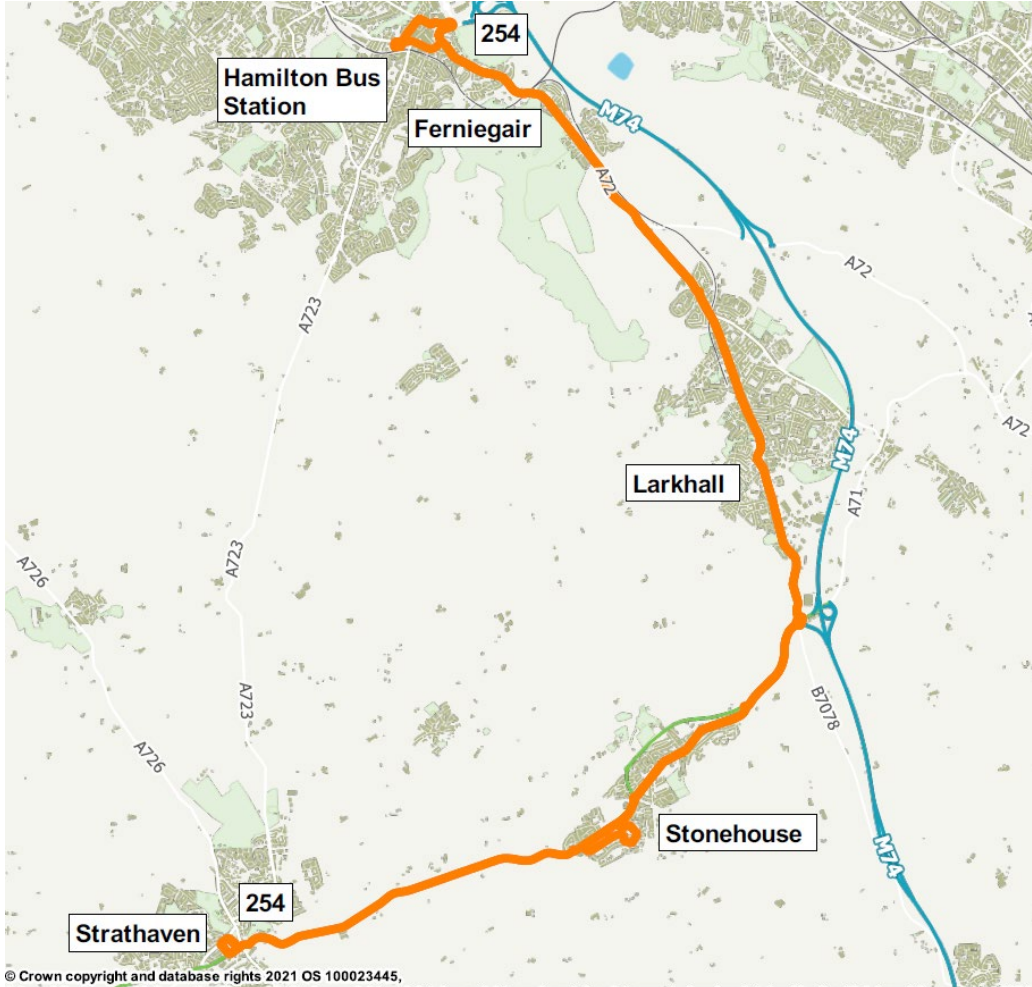

Whilst every effort will be made to adhere to the scheduled times, the Partnership disclaims any liability in respect of loss or inconvenience arising from any failure to operate journeys as published, changes in timings or printing errors.

Bus Timetable
From 16 July 2023

254

Stonehouse Strathaven Hamilton

For more information visit spt.co.uk or alternatively, for all public transport enquiries, call:

© Crown copyright and database rights 2021 OS 100023445,
© Local Government Information House Limited copyright and database rights and contains data created and maintained by Scottish Local Government 2021.

If you have any comments or suggestions about the service(s) provided please contact:

This service is operated by Whitelaws Coaches on behalf of SPT

SPT
Bus Operations
131 St. Vincent St
Glasgow
G2 5JF

Whitelaws Coaches Ltd
Lochpark Industrial
Estate
Stonehouse
ML9 3LS

t 0345 271 2405
0141 333 3690
e bus@spt.co.uk

t 01698 792800