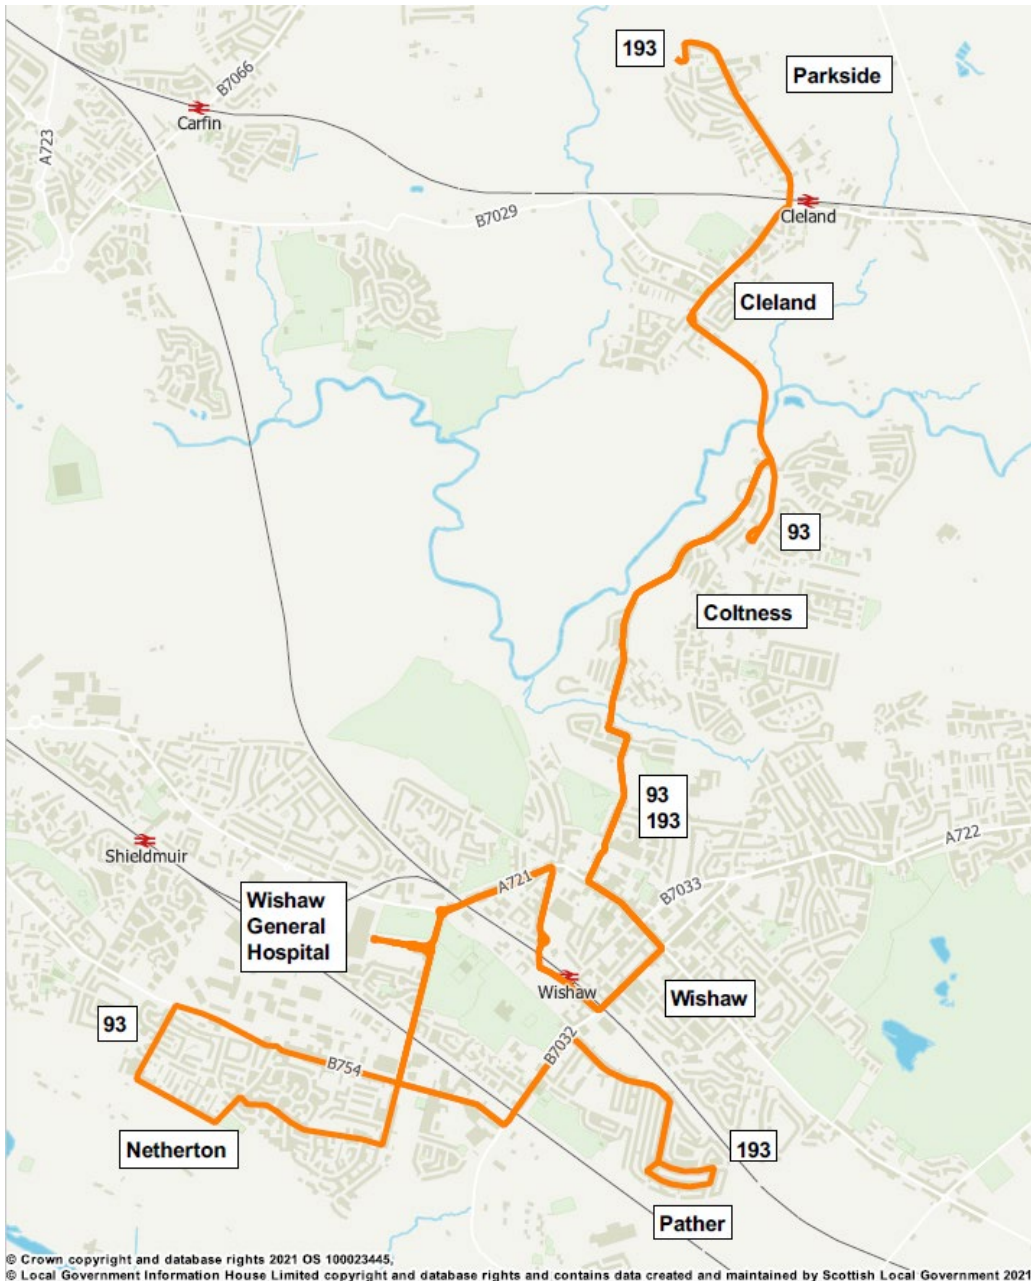

t 0345 271 2405
0141 333 3690
e bus@spt.co.uk

JMB Travel Ltd
101 Main Street
Newmains
Wishaw
ML2 9BG

t 01698 386030

This service is operated by JMB Travel on behalf of SPT.

Route Service 93: From **Coltness Terminus** via Coltness Road, North Dryburgh Road, Dryburgh Road, Main Street, Caledonian Road, Station Road, Dundyvan Street, Belhaven Road, Glasgow Road, Netherton Street, Wishaw General Hospital Access Road, circle roundabout, Wishaw General Hospital Access Road, Netherton Street, Old Manse Road to **Netherton, Carbars**.

Return from Netherton via Carbars, Carbars Road, Kirknethan, Kirkhill Road, B754, Netherton Street, Wishaw General Hospital Access Road, circle roundabout, Wishaw General Hospital Access Road, Netherton Street, Glasgow Road, Belhaven Road, Dundyvan Street, Station Road, Caledonian Road, Main Street, Dryburgh Road, North Dryburgh Road, Coltness Road, Earlston Street to **Coltness Terminus**

Hail and Ride operates on Kirknethan and Kirkhill Road

Route Service 193: From **Parkside Terminus** via Crossgates Avenue, Crosshill Drive, Biggar Road, Main Street, Wishaw High Road, North Dryburgh Road, Dryburgh Road, Main Street, Caledonian Road, Station Road, Dundyvan Street, Belhaven Road, Glasgow Road, Netherton Street, Wishaw General Hospital Access Road, circle roundabout, Wishaw General Hospital Access Road, Netherton Street, left into Netherton Road, Caledonian Road, Lomond Drive to **Pather Linnhe Crescent**.

Return from Pather via Linnhe Crescent, Ness Street, Etive Crescent, Arkaig Street, Linnhe Crescent, Lomond Drive, Caledonian Road, Netherton Road, Netherton Street, Wishaw General Hospital Access Road, circle roundabout, Wishaw General Hospital Access Road, Netherton Street, Glasgow Road, Belhaven Road, Dundyvan Street, Station Road, Caledonian Road, Main Street, Dryburgh Road, North Dryburgh Road, Wishaw High Road, Main Street, Biggar Road, Crosshill Drive, Crossgates Avenue to **Parkside Terminus**