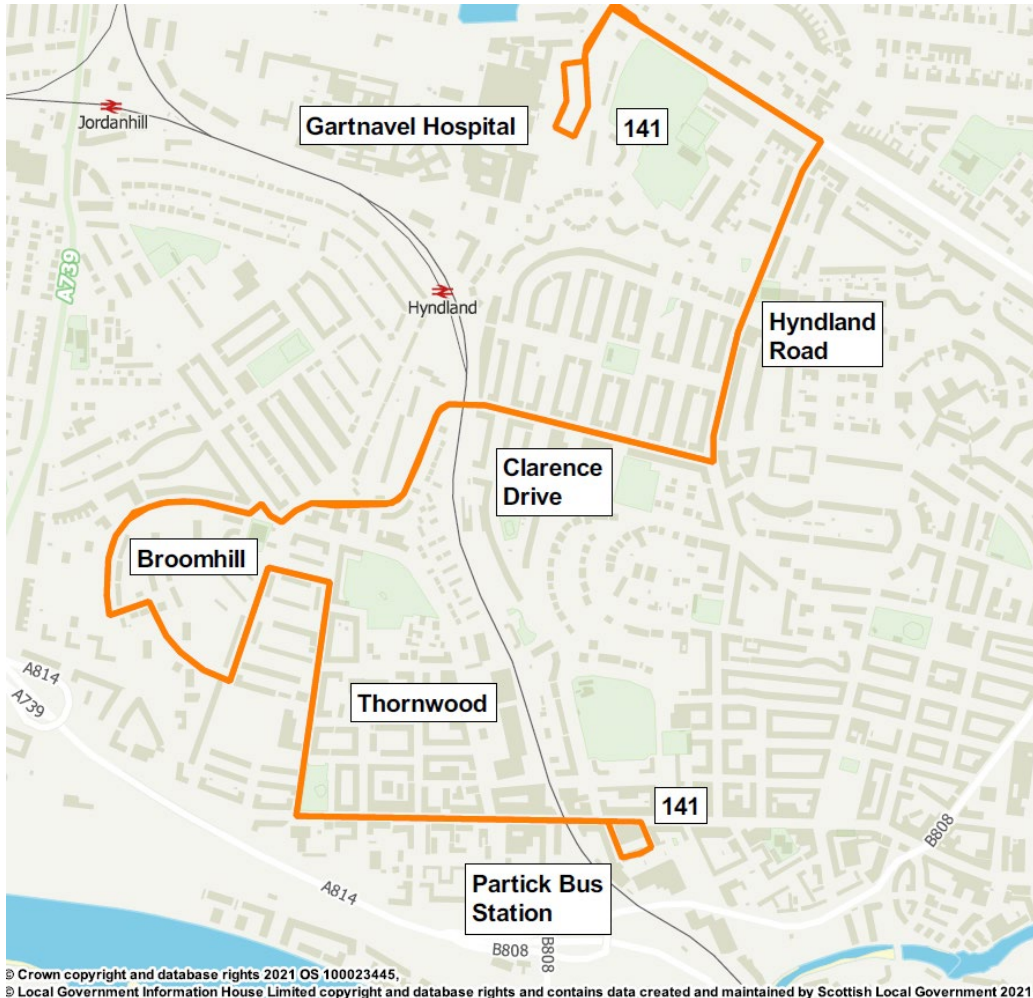

Bus Timetable
From 19 December 2021

141

Partick Bus Station Gartnavel Hospital

For more information visit spt.co.uk

Alternatively, for all public transport enquiries, call:

If you have any comments or suggestions about the service(s) provided please contact:

Service 141: From **Partick Bus Station** via Merkland Street, Dumbarton Road, Thornwood Avenue, Thornwood Place, Thornwood Drive, Broomhill Lane, Broomhill Place, Broomhill Drive, Crow Road, Clarence Drive, Hyndland Road, Great Western Road, Shelley Road to **Gartnavel Hospital**.

Return from **Gartnavel Hospital** via Shelley Road, Great Western Road, Hyndland Road, Clarence Drive, Crow Road, Broomhill Drive, Broomhill Place, Broomhill Lane, Thornwood Drive, Thornwood Place, Thornwood Avenue, Dumbarton Road, Vine Street to **Partick Bus Station**.