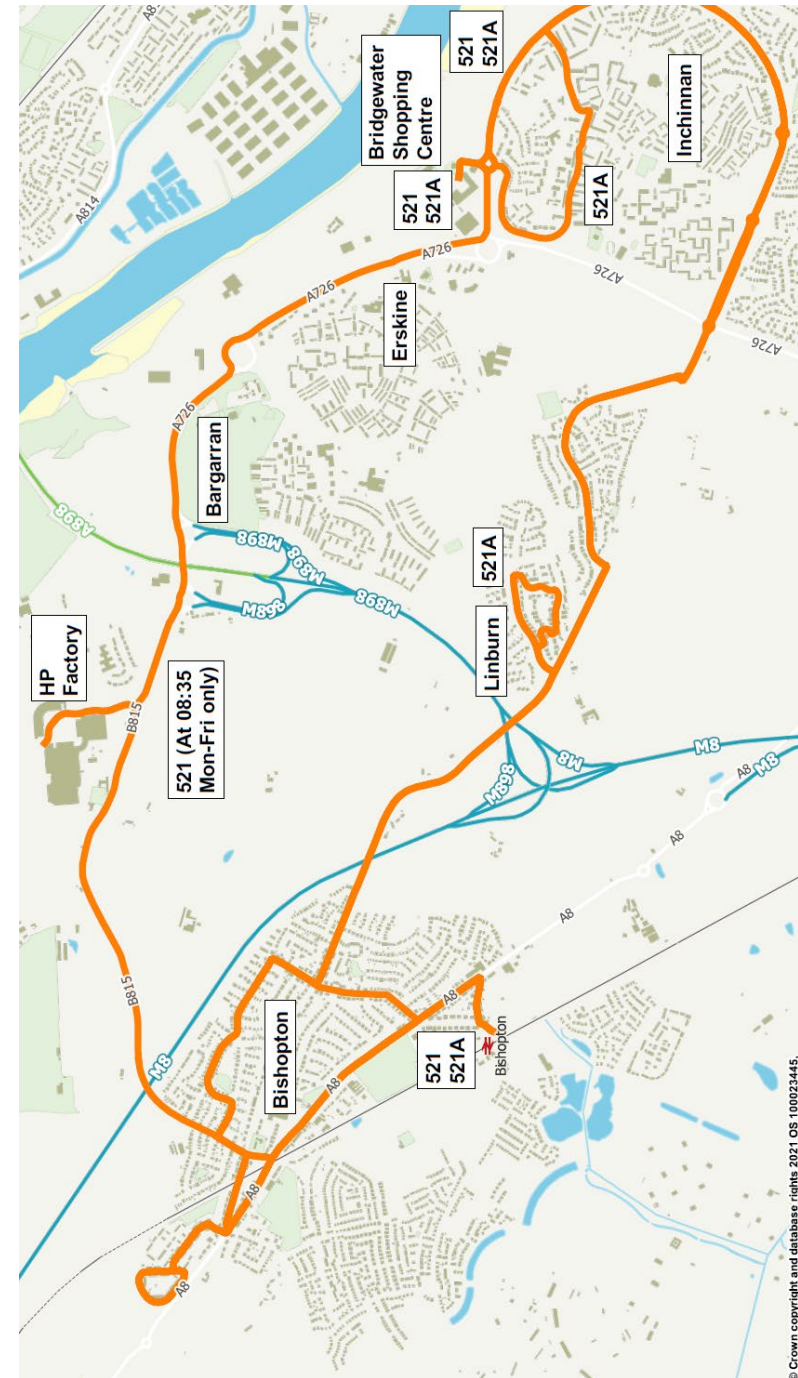

Whilst every effort will be made to adhere to the scheduled times, the Partnership disclaims any liability in respect of loss or inconvenience arising from any failure to operate journeys as published, changes in timings or printing errors.

Bus Timetable
From 18 June 2023

521 521A

**Bishopton
Linburn
Erskine**

For more information visit spt.co.uk or alternatively, for all public transport enquiries, call:

If you have any comments or suggestions about the service(s) provided please contact:

This service is operated by McGill's Bus Service on behalf of SPT.

SPT
Bus Operations
131 St. Vincent St
Glasgow
G2 5JF

McGill's Buses
99 Earnhill Road
Larkfield Industrial Est.
Greenock
PA16 0EQ
t 0333 0166 162

t 0345 271 2405
t 0141 333 3690

e bus@spt.co.uk

Fare table service 521 / 521A						
Adult single fares £						
Service 521 / 521A						Child Single Fares (from 5th to 16th birthday)
Bridgewater Shopping Centre 1.45						Children under school age travel free
Mains Drive 1.45						Childs single fares at half the adult fare rounded up to the next 5 pence
Barrhill 1.45						
Linburn 1.85						
HP Factory 1.85						
Ferry Road 2.10						
Kingston Road 1.85						
Bishopton Station 2.10						
FARES ARE CORRECT AT TIME OF PRODUCTION - MAY BE SUBJECT TO CHANGE